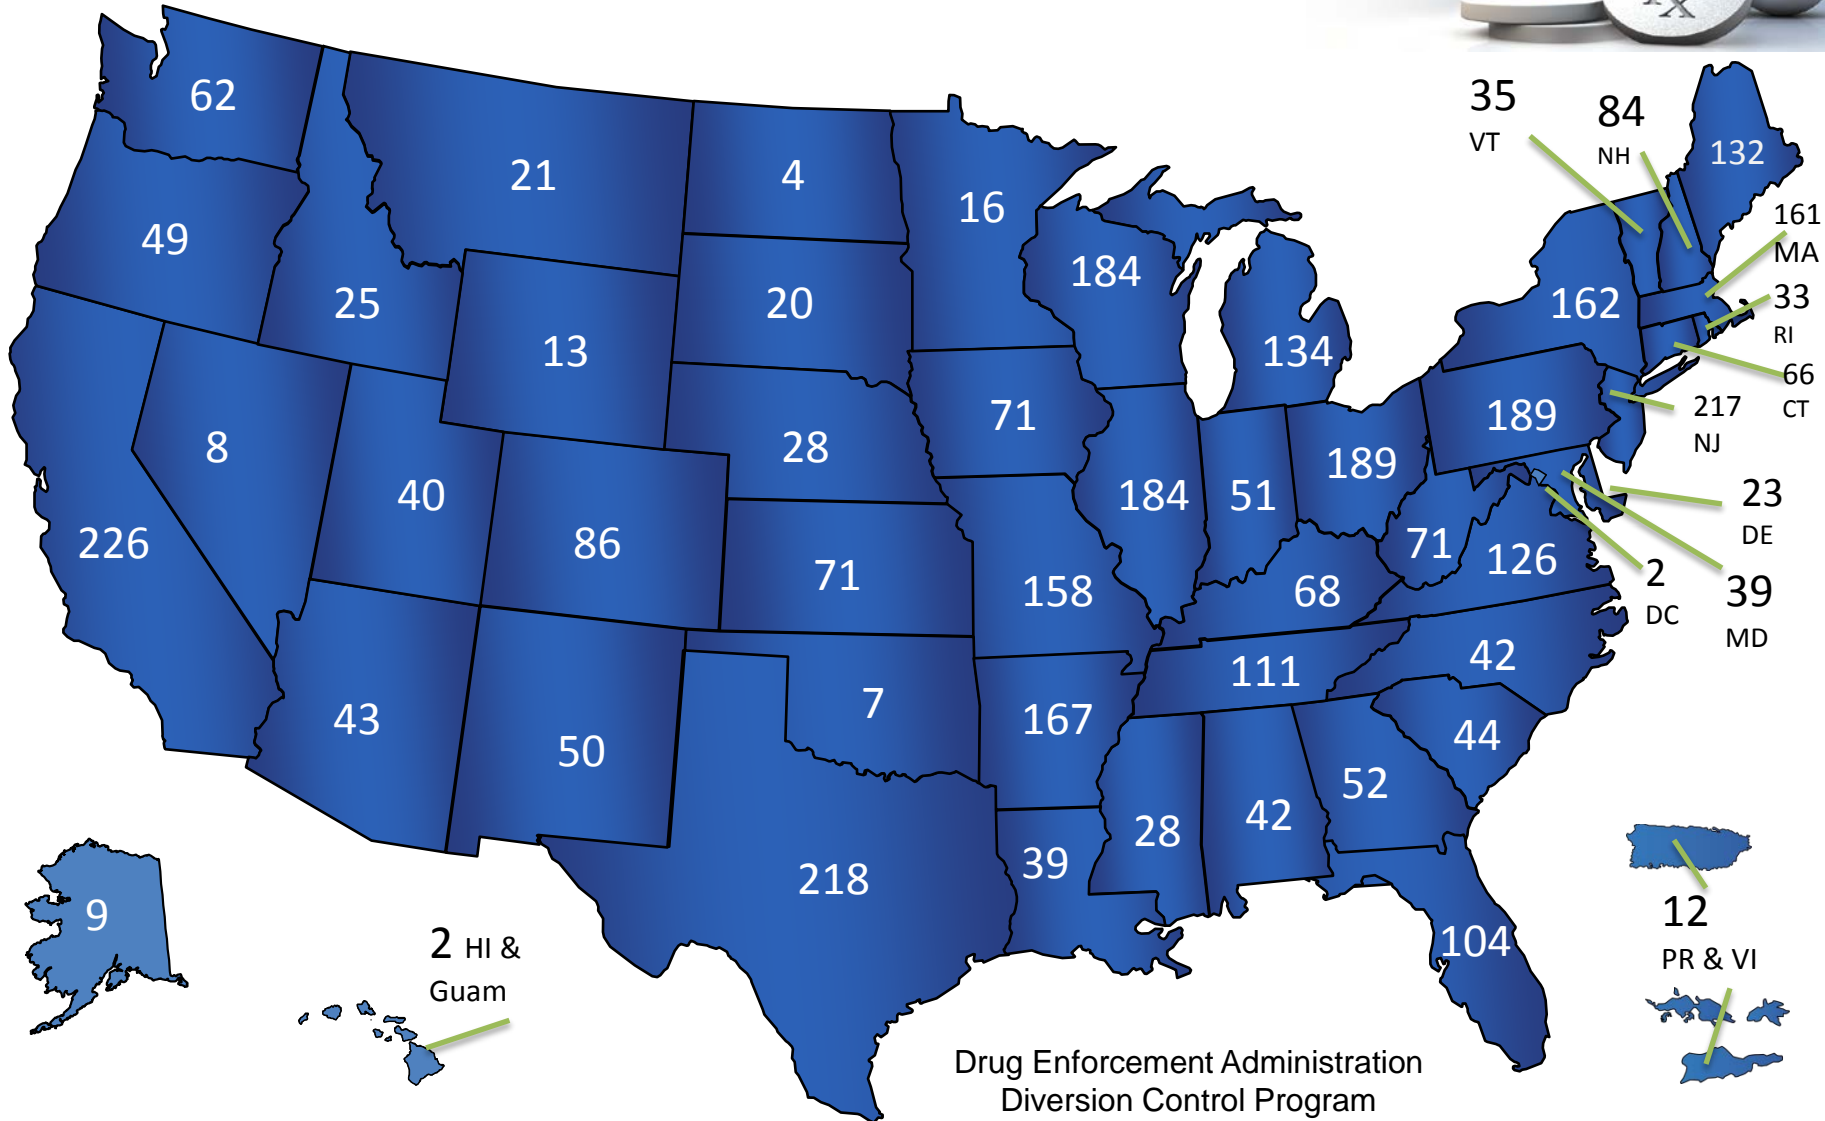

12th National Take Back Day

October 22, 2016

DRUG ENFORCEMENT
ADMINISTRATION
DIVERSION CONTROL PROGRAM

12th National Take Back Day: **October 22, 2016**

Total Law Enforcement Participation: 4,018

12th National Take Back Day: **October 22, 2016**

Total Collection Sites: 5,178

12th National Take Back Day: **October 22, 2016**

Total Weight Collected (pounds): 731,269 lbs (365.6 Tons)