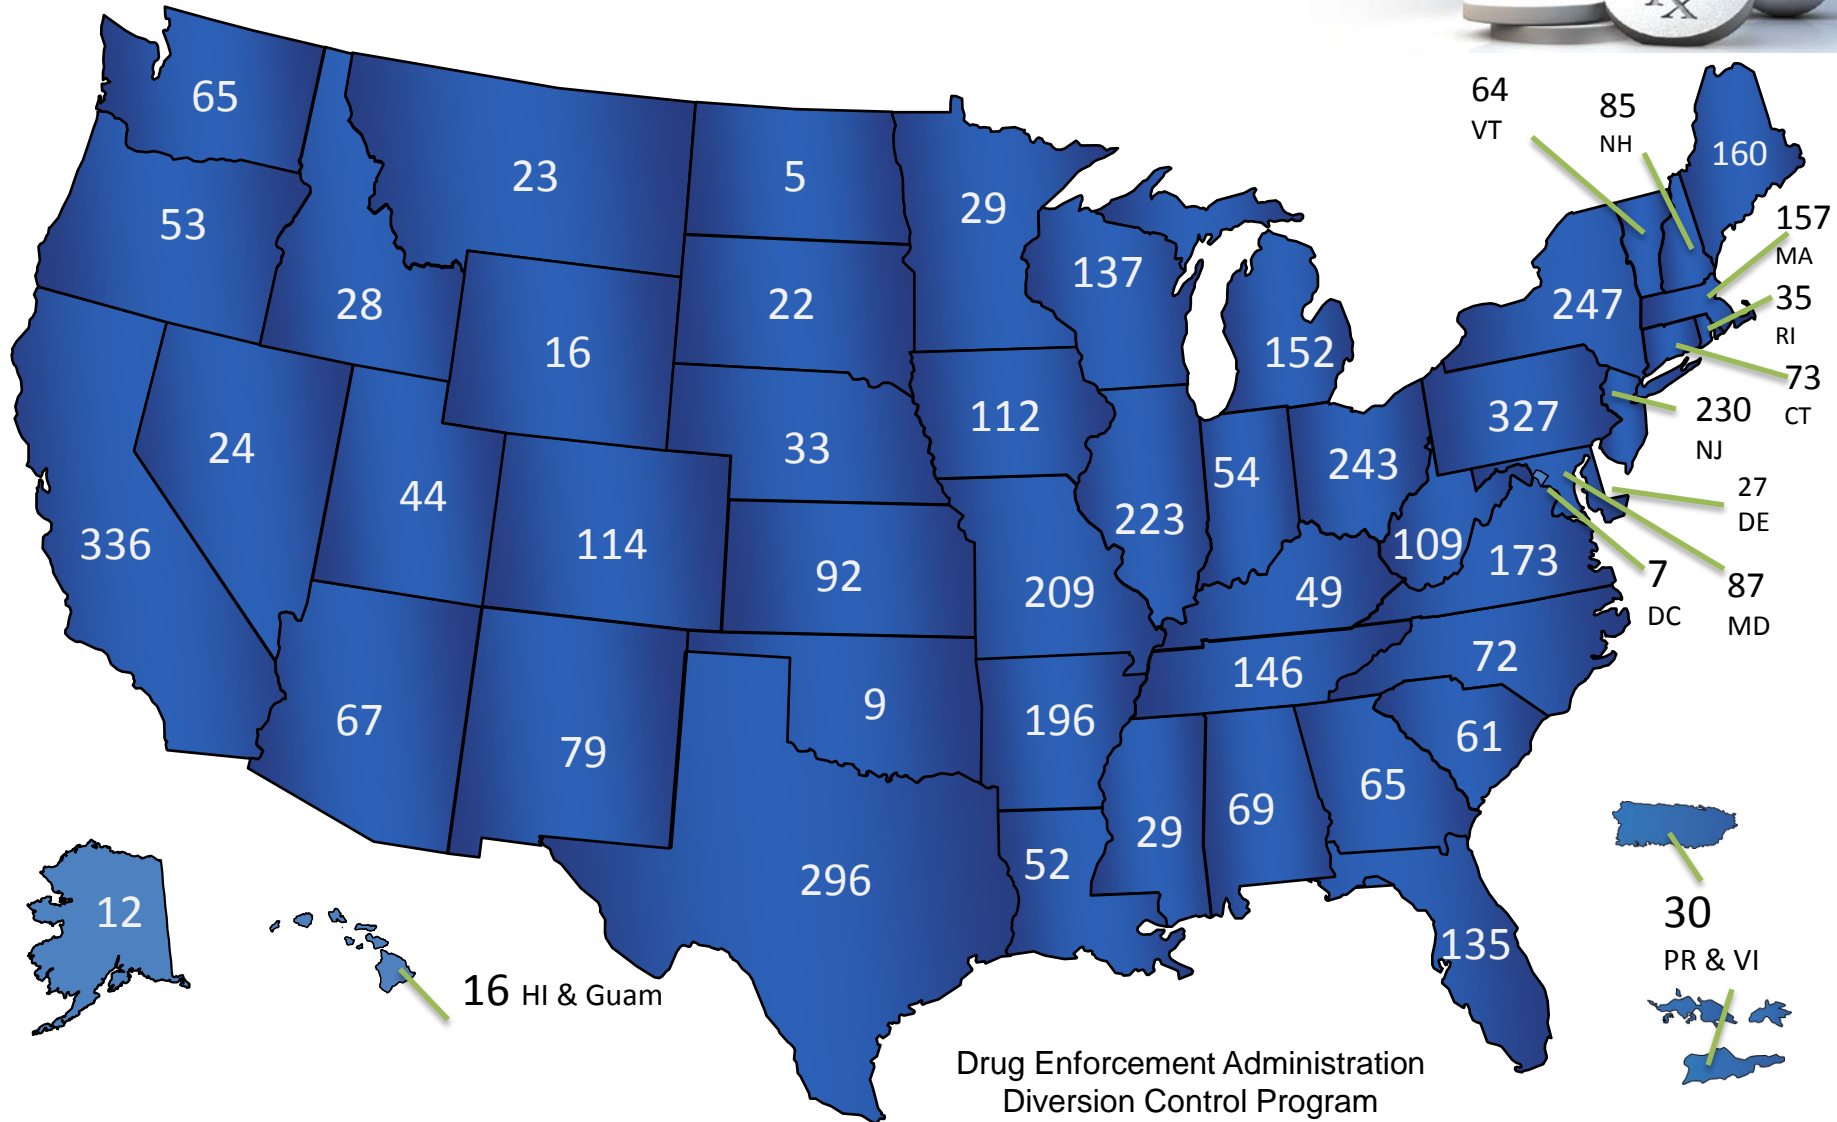

12th National Take Back Day

October 22, 2016

DRUG ENFORCEMENT
ADMINISTRATION
DIVERSION CONTROL PROGRAM

12th National Take Back Day: **October 22, 2016**

Total Law Enforcement Participation: 4,018

12th National Take Back Day: **October 22, 2016**

Total Collection Sites: 5,178

12th National Take Back Day: **October 22, 2016**

Total Weight Collected (pounds): 731,269 lbs (365.6 Tons)